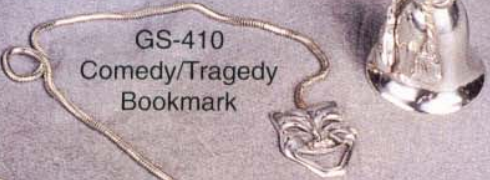

GS-709  
Tassel Snuffer  
93/4" long

VC-220  
7"

VC-320  
81/4"

VC-319  
81/8"

VC-323  
8"  
(Depicts cherubs  
gathering grapes)

GS-416  
Anchor  
Bookmark

GS-410  
Comedy/Tragedy  
Bookmark

GS-415  
Cherub  
Bookmark